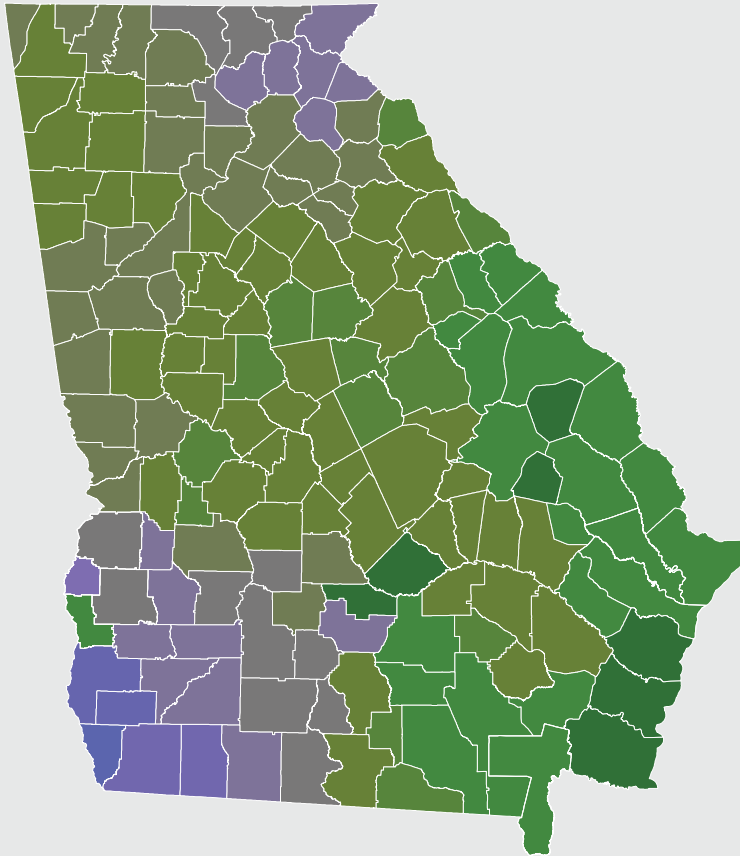

Peak Deer Movement in Georgia

The timing of the *rut*, or breeding season, for white-tailed deer varies locally, especially in southern climates like Georgia's. During the rut, the desire to breed causes deer to become more active compared to the rest of the year. Bucks move more and become less secretive, making them easier to hunt and more susceptible to being hit by motor vehicles.

Researchers at the UNIVERSITY OF GEORGIA and biologists with the WILDLIFE RESOURCES DIVISION found a strong correlation between peak deer-vehicle collision timeframes, deer conception dates and the hourly movement rates of deer tracked by GPS. Based on that information, deer-vehicle collision data provided by the GEORGIA DEPARTMENT OF TRANSPORTATION was used to map the timing of peak deer movement in Georgia.

Counties marked with an asterisk (*) had fewer than 100 deer-vehicle collisions for the sample period, too few to determine meaningful results. Accuracy of the dates shown for these counties will be low.