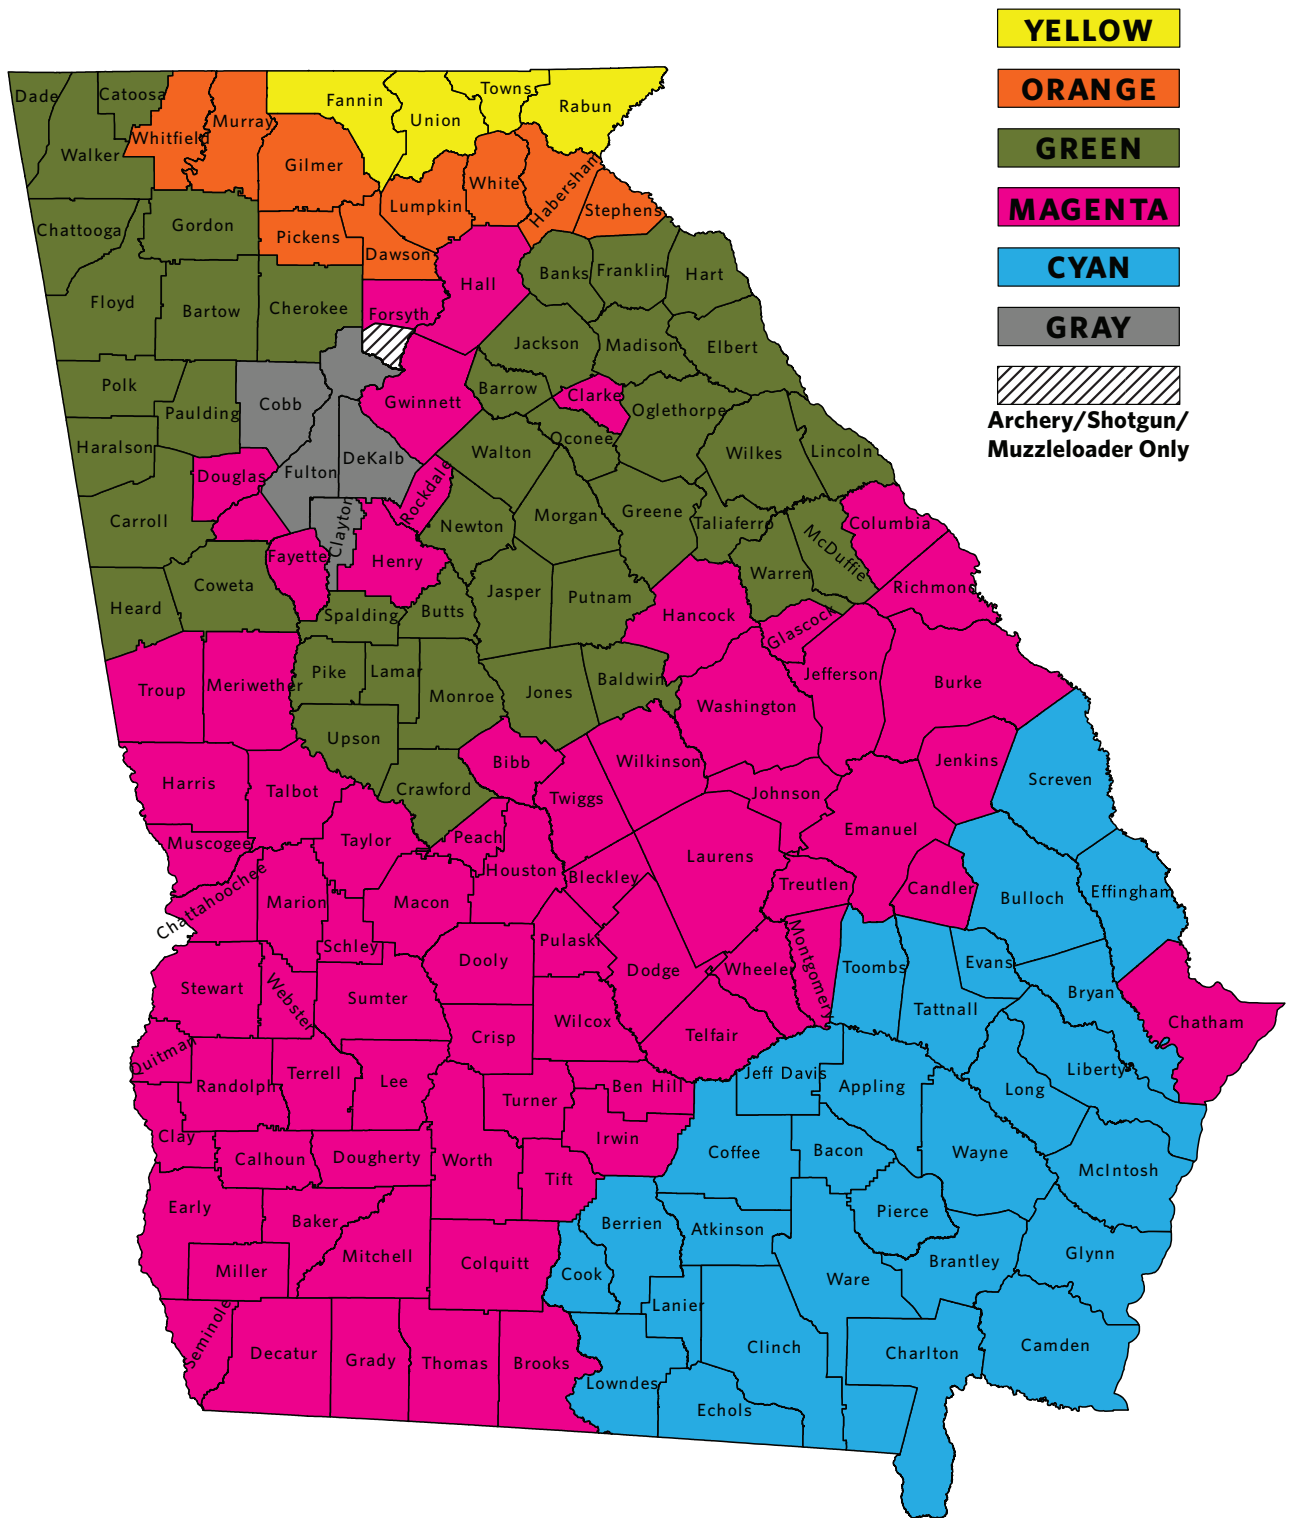

2021-2022 DEER SEASONS & EITHER-SEX DAYS

REFERENCE THE TABLES ON THE RIGHT TO SEE YOUR AREA'S EITHER-SEX DEER HUNTING OPPORTUNITIES ON PRIVATE LAND.

YELLOW			
EQUIPMENT	STARTING	ENDING	OPPORTUNITY
Archery	Sept. 11, 2021	Jan. 9, 2022	Either-Sex
	Oct. 9, 2021	Oct. 15, 2021	Either-Sex
Primitive Weapons	Oct. 16, 2021	Nov. 26, 2021	Antlered Bucks Only
	Nov. 27, 2021	Nov. 28, 2021	Either-Sex
	Nov. 29, 2021	Dec. 31, 2021	Antlered Bucks Only
	Jan. 1, 2022	Jan. 1, 2022	Either-Sex
	Jan. 2, 2022	Jan. 9, 2022	Antlered Bucks Only
Modern Firearms	Oct. 16, 2021	Nov. 26, 2021	Antlered Bucks Only
	Nov. 27, 2021	Nov. 28, 2021	Either-Sex
	Nov. 29, 2021	Dec. 31, 2021	Antlered Bucks Only
	Jan. 1, 2022	Jan. 1, 2022	Either-Sex
	Jan. 2, 2022	Jan. 9, 2022	Antlered Bucks Only

In Hancock, Harris, Meriwether, Montgomery, Randolph, Talbot and Troup Counties, only antlered bucks with at least 4 points (one inch or longer) on either side or a 15-inch outside spread are legal.

In Dooly and Macon Counties, antlered bucks must have a minimum 15-inch outside spread.