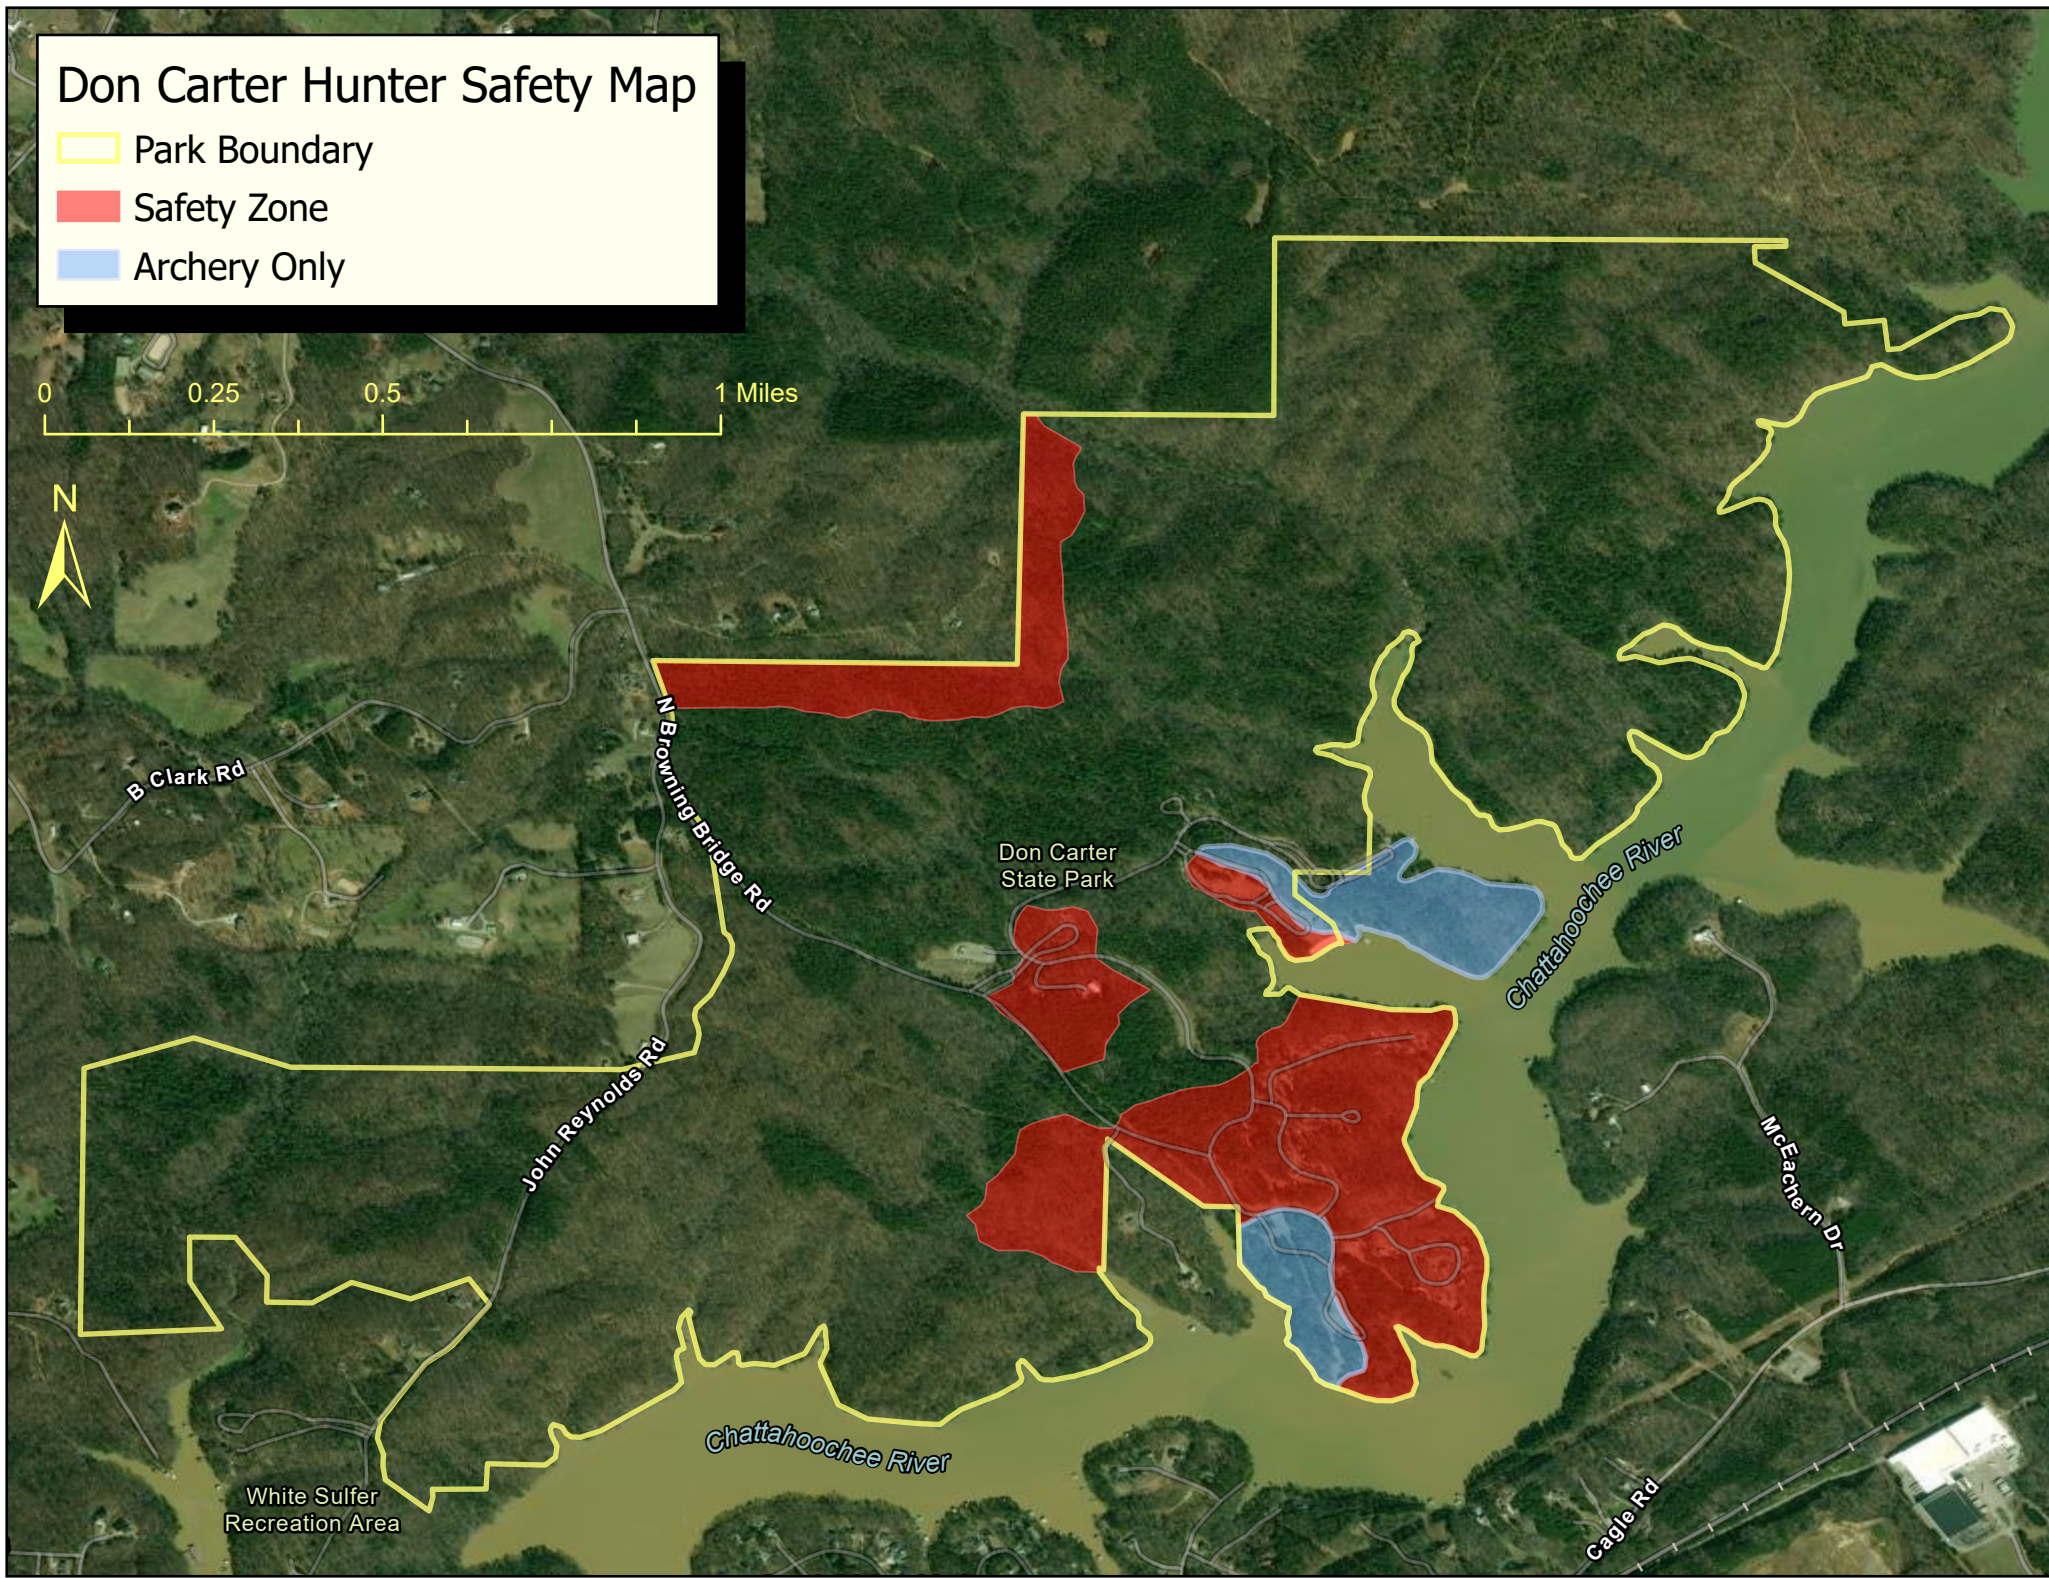

Don Carter Hunter Safety Map

-  Park Boundary
-  Safety Zone
-  Archery Only

0 0.25 0.5 1 Miles

Don Carter State Park

Chattahoochee River

Chattahoochee River

White Sulfer Recreation Area

Cagle Rd

McEachern Dr

John Reynolds Rd

N Browning Bridge Rd

B Clark Rd