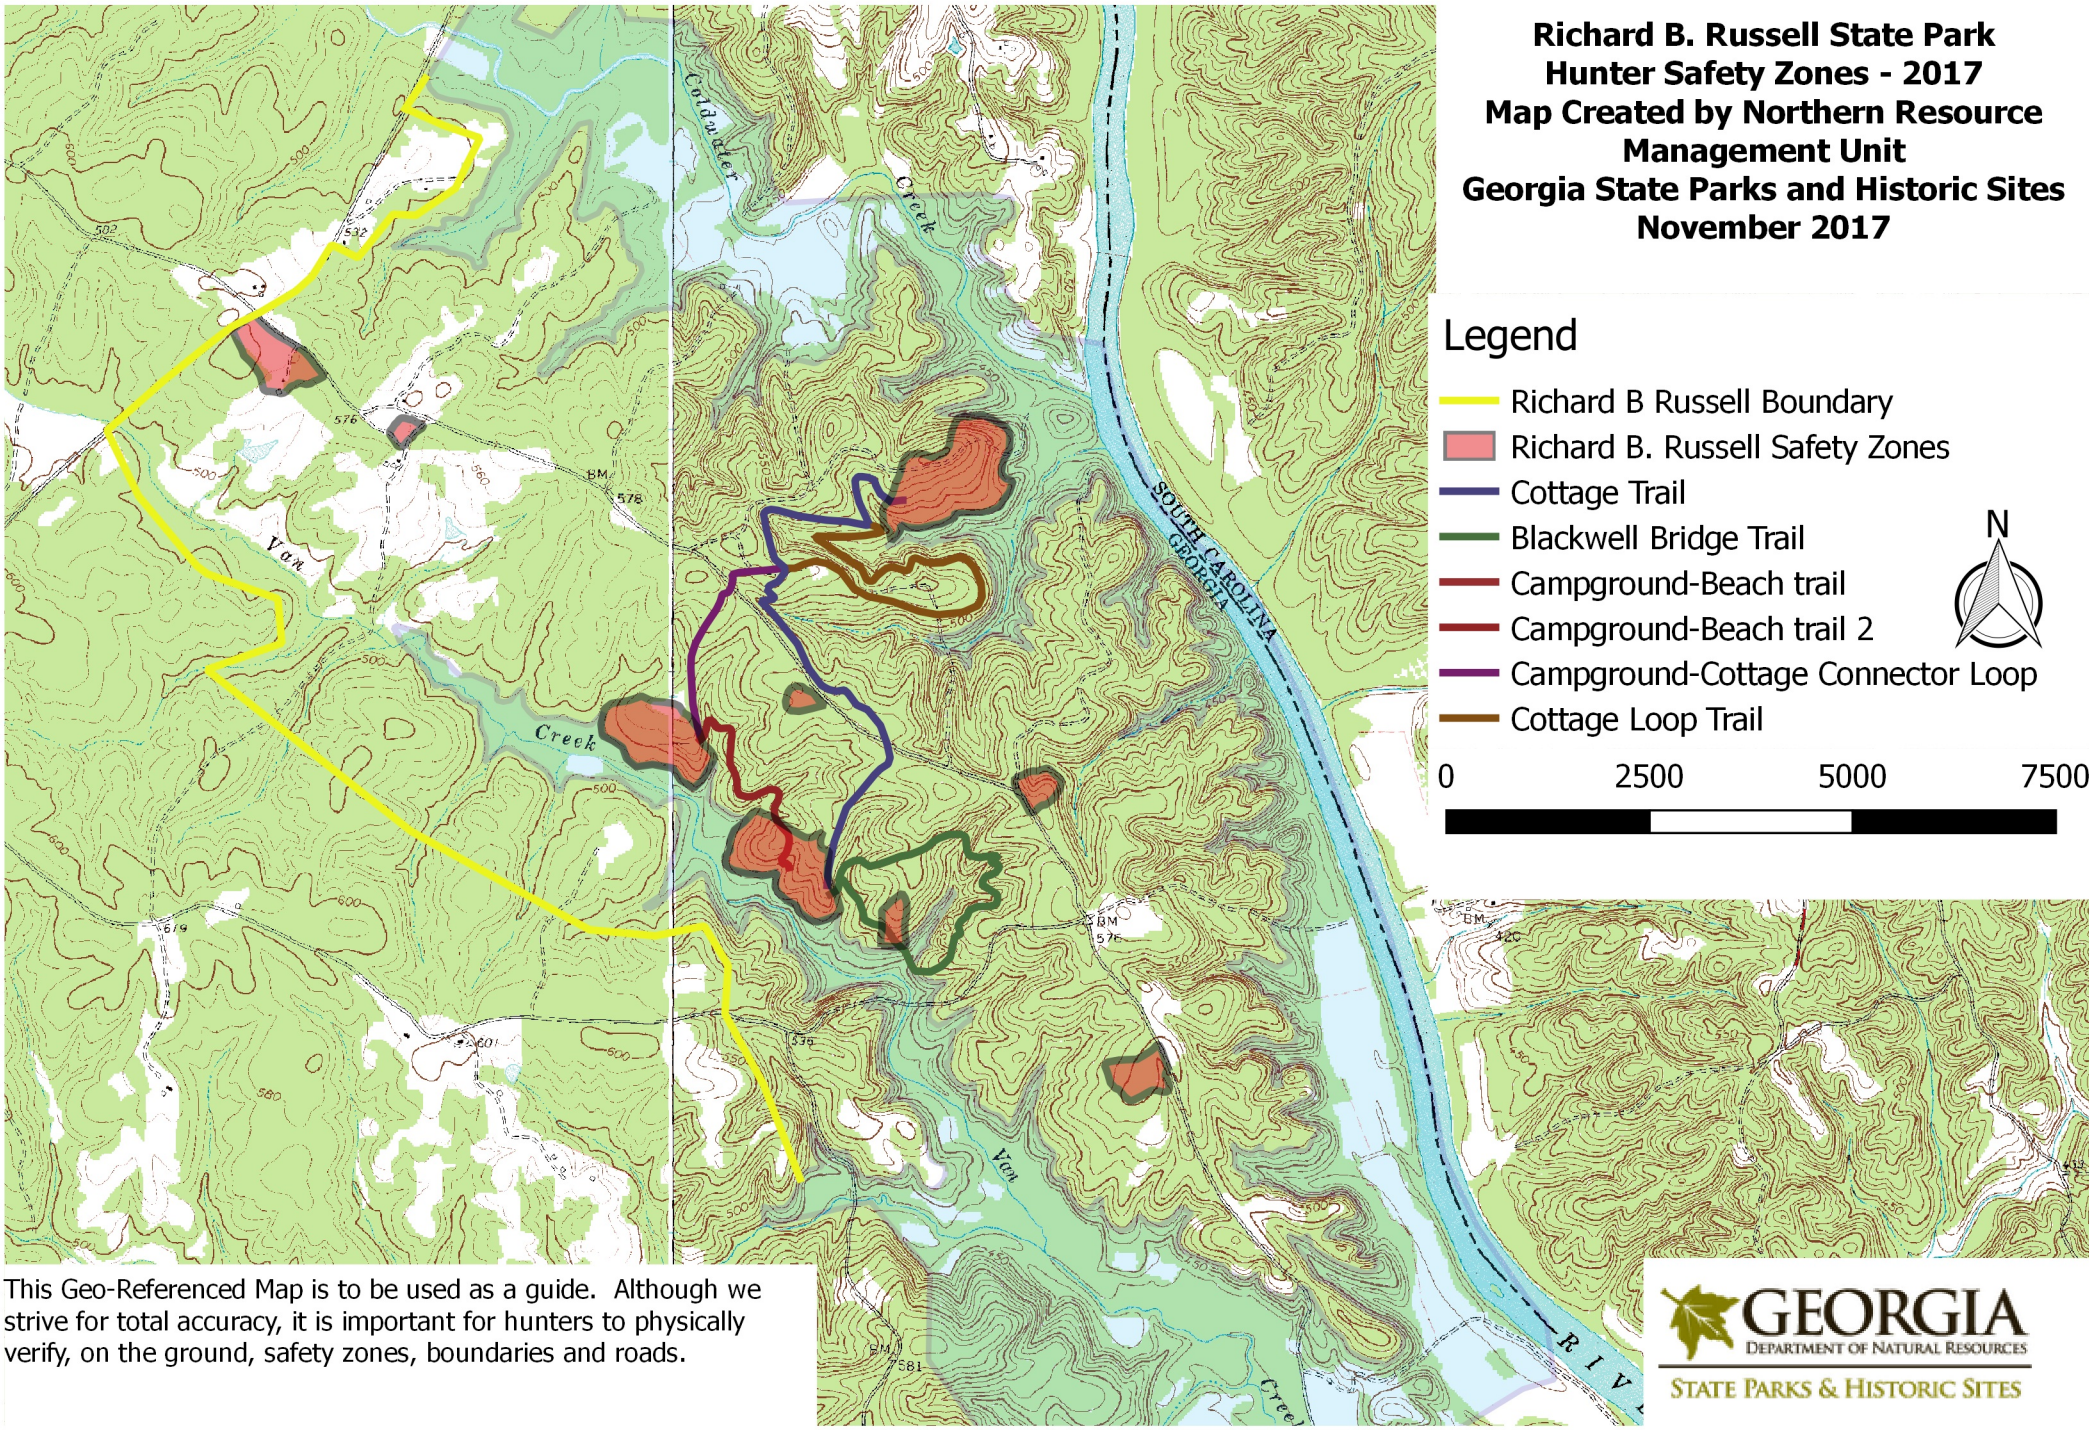

**Richard B. Russell State Park
Hunter Safety Zones - 2017
Map Created by Northern Resource
Management Unit
Georgia State Parks and Historic Sites
November 2017**

Legend

- Richard B Russell Boundary
- Richard B. Russell Safety Zones
- Cottage Trail
- Blackwell Bridge Trail
- Campground-Beach trail
- Campground-Beach trail 2
- Campground-Cottage Connector Loop
- Cottage Loop Trail

This Geo-Referenced Map is to be used as a guide. Although we strive for total accuracy, it is important for hunters to physically verify, on the ground, safety zones, boundaries and roads.