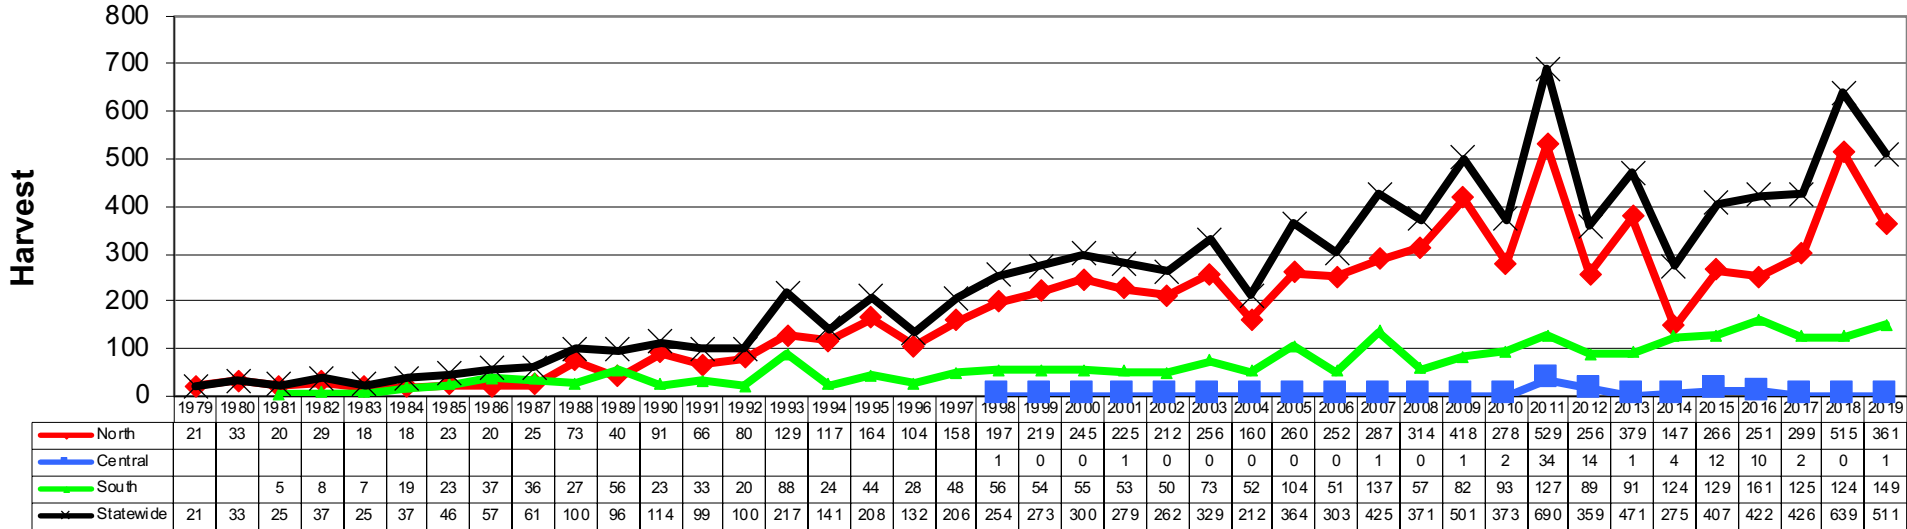

2019 NORTH GEORGIA BLACK BEAR HARVEST SUMMARY

COUNTY TOTALS: PRIVATE & NATIONAL FOREST LANDS

OUTSIDE OF WMAs (59%) HARVEST

County	Legal Harvest		Illegal Harvest		Harvest Total	Road-killed Bears			Total Mortality
	Female	Male	Female	Male		Female	Male	Unknown	
Banks		1			1				1
Barrow					0				0
Bartow					0				0
Carrroll					0				0
Catoosa					0				0
Chattooga					0				0
Cherokee	2	1			3				3
Cobb					0				0
Dade					0				0
Dawson	13	10			23	1			24
Dekalb					0				0
Douglas					0				0
Fannin	3	7			10	1	1		12
Floyd					0				0
Forsyth					0				0
Franklin					0				0
Fulton					0				0
Gilmer	16	21			37	1	1	1	40
Gordon	3	1			4				4
Gwinnett					0				0
Habersham	2	9			11				11
Hall					0				0
Haralson					0				0
Hart					0				0
Jackson					0				0
Lumpkin	6	20			26				26
Madison					0				0
Murray	11	6	1	1	19				19
Paulding					0				0
Pickens	6	10			16				16
Polk					0				0
Rabun	6	10			16		1	1	18
Stephens					0				0
Towns	2	9			11		1		12
Union	9	10			19	1	2		22
Walker		3			3				3
Walton					0				0
White	9	7			16		3		19
Whitfield					0		1		1
County SubTotal	88	125	1	1	215	4	10	2	231

LEGAL HARVEST 361

ILLEGAL HARVEST 2

ROAD-KILLED BEARS 16

TOTAL MORTALITY 379

WMA TOTALS (41%)

WMA	Legal Harvest		Illegal Harvest		Harvest Total	Road-killed Bears			Total Mortality
	Female	Male	Female	Male		Female	Male	Unknown	
Allatoona					0				0
Arrowhead					0				0
Berry College					0				0
Blue Ridge		3		1	4				4
Broad River					0				0
Buck Shoals					0				0
Chattahoochee		47		10	57				57
Chestatee		10		5	15				15
Cohutta		29		18	47				47
Conasauga River					0				0
Coopers Creek		1		2	3				3
Coosawattee					0				0
Coosawattee - Carter's Lake					0				0
Crockford-Pigeon					0				0
Mountain		1		1	2				2
Dawson Forest		6		6	12				12
Dukes Creek				3	3				3
Hart County					0				0
J.L. Lester					0				0
Johns Mtn.					0				0
Lake Russell					0				0
McGraw Ford					0				0
Otting Tract					0				0
Paulding Forest					0				0
Pine Log					0				0
Rich Mt		2		2	4				4
Rich Mt - Cartecay					0				0
Sheffield					0				0
Swallow Creek				1	1				1
Tallah Gorge					0				0
Warwoman					0				0
Wilson Shoals					0				0
Zahnd					0				0
WMA SubTotal	99	49	0	0	148	0	0	0	148

Sex	Harvest #	%
Females	188	52.07%
Males	175	47.93%

Live Weight (lbs)	Harvest %
≥ 500	0.82%
400-499	3.28%
300-399	5.74%
200-299	18.85%
100-199	53.28%
<99	18.03%
Avg. Female	149
Avg. Male	196

Method	Harvest #	%
Archery	56	15.47%
Crossbow	36	9.94%
Muzzleloader	10	2.76%
Firearm	260	71.82%

Georgia Bear Harvest (1979-2019)

Year