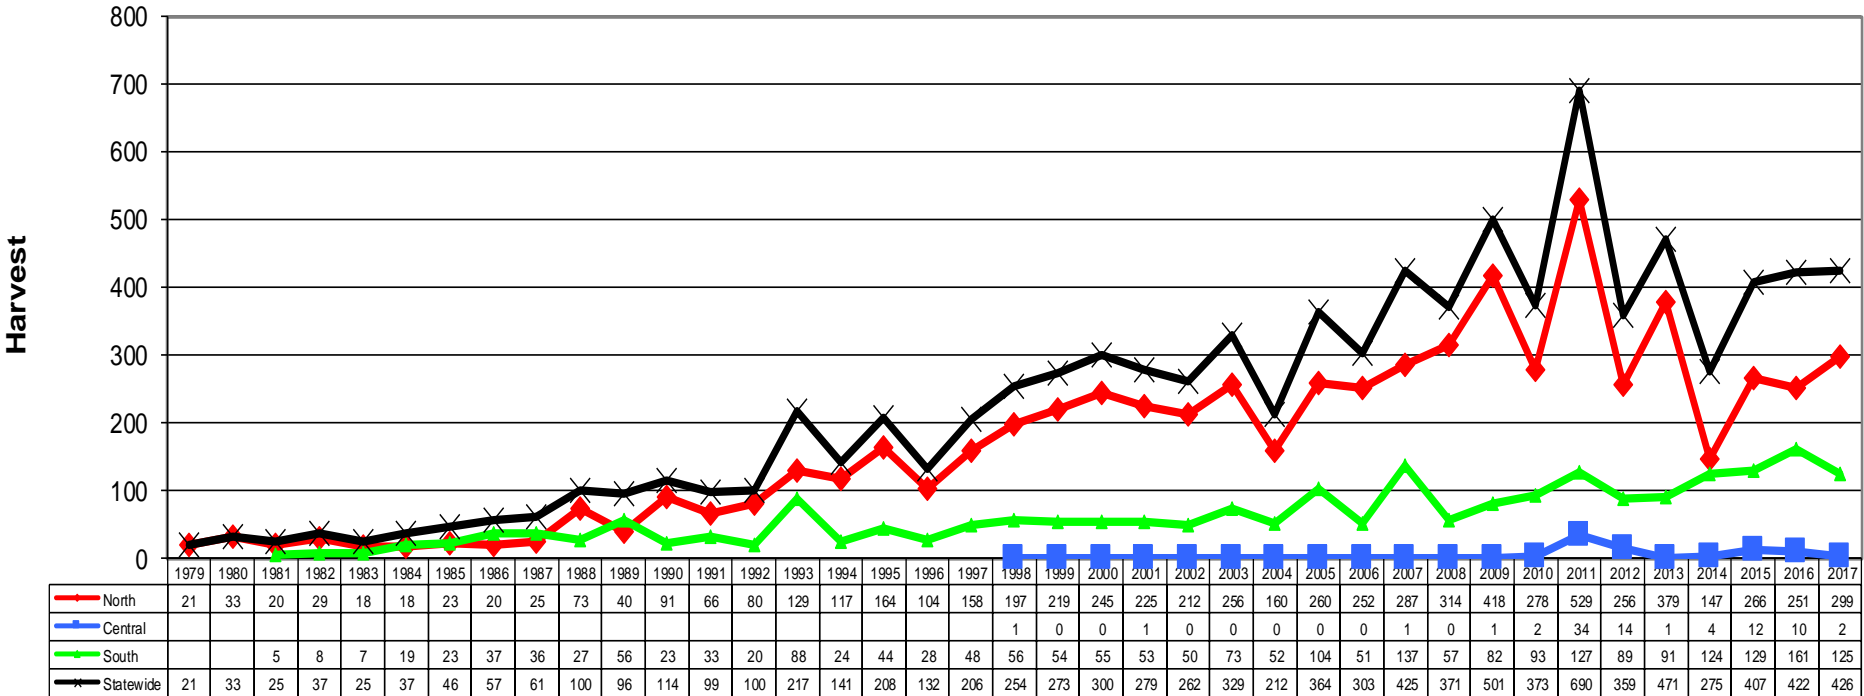

2017 NORTH GEORGIA BLACK BEAR HARVEST SUMMARY

COUNTY TOTALS: PRIVATE & NATIONAL FOREST LANDS OUTSIDE OF WMAs (69.6%)

County	Legal Harvest		Illegal Harvest		Harvest Total	Road-killed Bears		Total Mortality
	Female	Male	Female	Male		Female	Male	
Banks			1		1			1
Barrow					0			0
Bartow	2	2			4			4
Carroll					0			0
Catoosa					0			0
Chattooga					0			0
Cherokee	2	3			5			5
Cobb					0			0
Dade					0			0
Dawson	3	6			9		1	10
Dekalb					0			0
Douglas					0			0
Fannin	2	10			12			12
Floyd		1			1			1
Forsyth					0			0
Franklin					0			0
Fulton					0			0
Gilmer	9	13			22			22
Gordon					0			0
Gwinnett					0			0
Habersham	4	12		1	17			17
Hall		1			1			1
Haralson					0			0
Hart					0			0
Jackson		1			1			1
Lumpkin	3	18			21		1	22
Madison					0			0
Murray	8	12			20			20
Paulding					0			0
Pickens	2	9			11	1	1	13
Polk					0			0
Rabun	8	18			26	2		28
Stephens	1	1			2			2
Towns	2	12			14			14
Union	5	21		1	27			27
Walker					0			0
Walton					0			0
White	6	10			16		1	17
Whitfield		1			1			1
County SubTotal	57	152	0	2	211	3	4	218

LEGAL HARVEST 299

ILLEGAL HARVEST 4

ROAD-KILLED BEARS 7

TOTAL MORTALITY 310

WMA TOTALS (30.4%)

WMA	Legal Harvest		Illegal Harvest		Harvest Total	Road-killed Bears		Total Mortality
	Female	Male	Female	Male		Female	Male	
Allatoona								0
Arrowhead								0
Berry College								0
Blue Ridge		1		9	10			10
Broad River					0			0
Buck Shoals					0			0
Chattahoochee		8		8	18		1	18
Chestatee		6		4	10			10
Cohutta		11		14	25			25
Conasauga River					0			0
Coopers Creek		4		4	8			8
Coosawattee					0			0
Coosawattee - Carter's Lake					0			0
Crockford-Pigeon Mountain					0			0
Dawson Forest		4		5	9			9
Dukes Creek					0			0
Hart County					0			0
J.L. Lester					0			0
Johns Mtn.					0			0
Lake Russell				1	1			1
McGraw Ford					0			0
Otting Tract					0			0
Paulding Forest					0			0
Pine Log				1	1			1
Rich Mt		2		2	4			4
Rich Mt - Cartecay					0			0
Sheffield					0			0
Swallow Creek				4	4			4
Tallah Gorge					0			0
Warwoman				2	2			2
Wilson Shoals					0			0
Zahnd					0			0
WMA SubTotal		36		54	92		0	92

Sex	Harvest #	%
Females	94	31%
Males	209	69%

Live Weight (lbs)	Harvest %
≥ 500	1.6%
400-499	0.0%
300-399	6.4%
200-299	22.4%
100-199	63.2%
<99	6.4%
Avg. Female	157
Avg. Male	194

Method	Harvest #	%
Archery	53	17.5%
Crossbow	31	10.2%
Muzzleloader	10	3.3%
Firearm	209	69%

Georgia Bear Harvest (1979-2017)

Year